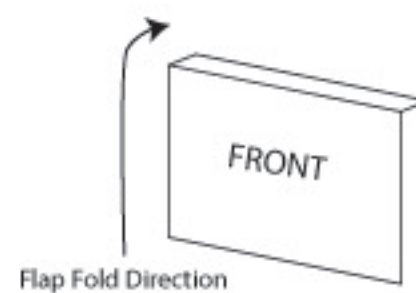

13044  
Clear Catalog Envelope  
9" (h) x 12" (w) - No Tape

FRONT ASSEMBLED

 = Print Area: 8.78" x 11.56"

BACK ASSEMBLED

 = Print Area: 8.5" x 11.56"