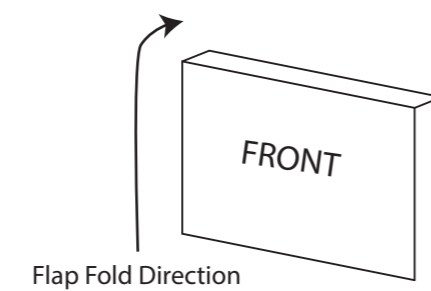

13227  
Clear Catalog Envelope Vertical  
9.38"(w) x 12.94"(h) - Permanent Tape

FRONT ASSEMBLED  
= Print Area: 9" x 12.8"

BACK ASSEMBLED  
= Print Area: 9" x 12.7"