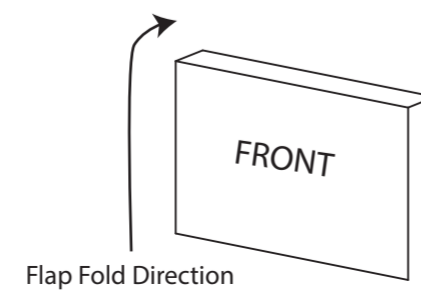

12855

Clear Catalog Envelope Horizontal
9"(h) x 12"(w) - Permanent Tape

FRONT ASSEMBLED

 = Print Area: 8.78" x 11.56"

BACK ASSEMBLED

 = Print Area: 8.5" x 11.56"